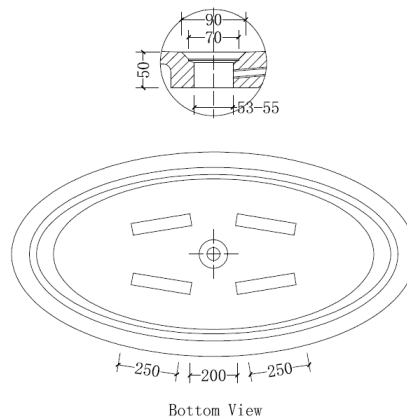

Freestanding Bathtub

BT030027

SPECIFICATIONS

1700*860*650mm

Water Depth to Overflow: 395mm

Capacity: 286L

Overflow available

*Dimensional tolerances are applied to meet design requirements and tailor-made needs for customers.
*All dimensions are subject to the final mutually approved document.