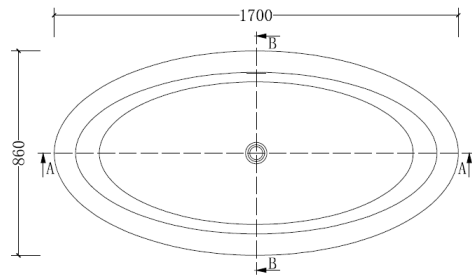

Freestanding Bathtub

BT030027

SPECIFICATIONS

1700*860*650mm

Water Depth to Overflow: 395mm

Capacity: 286L

Overflow available

*Dimensional tolerances are applied to meet design requirements and tailor-made needs for customers.
*All dimensions are subject to the final mutually approved document.