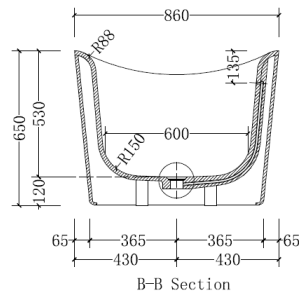

Freestanding Bathtub

BT030027

SPECIFICATIONS

1700*860*650mm

Water Depth to Overflow: 395mm

Capacity: 286L

Overflow available

*Dimensional tolerances are applied to meet design requirements and tailor-made needs for customers.
*All dimensions are subject to the final mutually approved document.