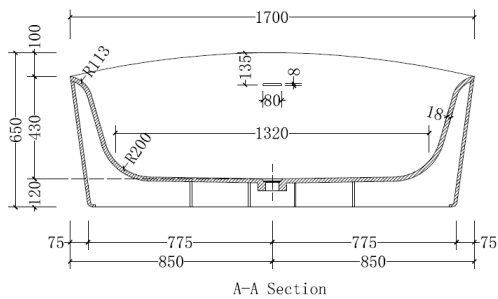

Freestanding Bathtub

BT030027

SPECIFICATIONS

1700*860*650mm

Water Depth to Overflow: 395mm

Capacity: 286L

Overflow available

*Dimensional tolerances are applied to meet design requirements and tailor-made needs for customers.
*All dimensions are subject to the final mutually approved document.