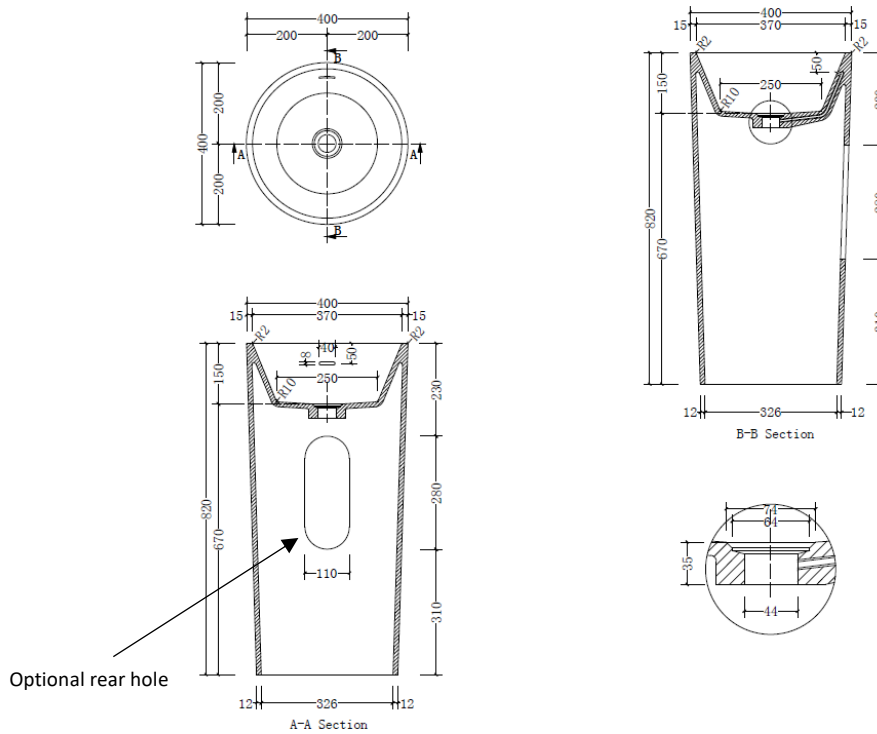

## BA050091

Decoration cover on the drain not included.  
It is available upon request.

### SPECIFICATIONS

Ø400\*820mm

With internal overflow

\*Dimensional tolerances are applied to meet design requirements and tailor-made needs for customers.

\*All dimensions are subject to the final mutually approved document.